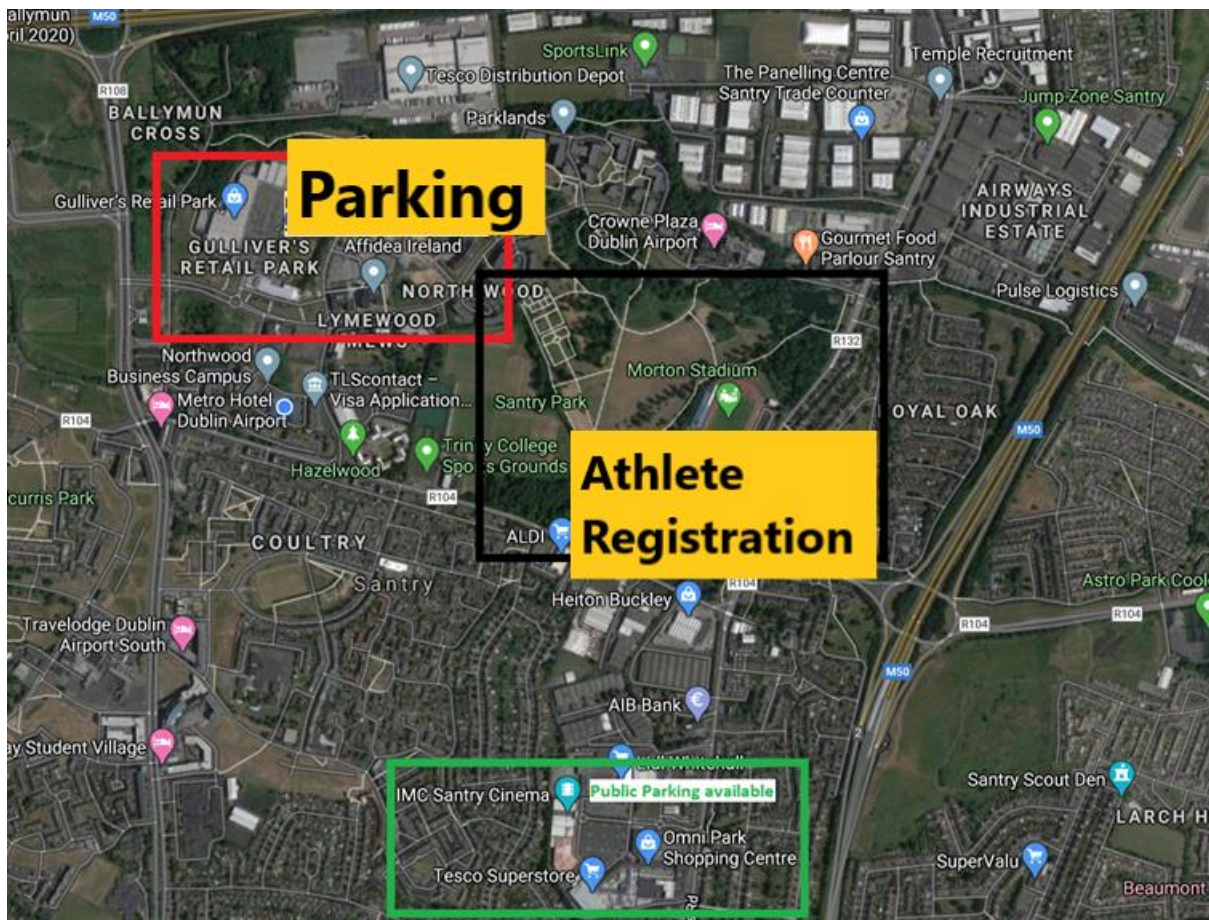

PARKING

There is **NO car parking available at Morton Stadium** on Saturday 11th September 2021. Clonliffe Harriers is limited to officials only with NO parking at Morton Stadium. We have outlined parking below in Gulliver's Retail Park. We recommend that you park in some of the local car parks nearby as listed on the map and use the public transport system servicing Santry. Please check the following website for more details www.dublinbus.ie

Omni Park Shopping Centre	Gullivars Retail Park	
---------------------------	-----------------------	--

BUSES TO SANTRY DEMESNE

For those wishing to access Santry Demesne by Public Transport on the 11th September 2021 there are several BUS options. The numbers 16,33 & 41 serve the Santry Demesne. If you travel on any of these routes disembark at the Morton Stadium stop and there is a one minute walk to the start area.

SPECTATORS

All race goes are asked to enter at Morton Stadium by foot only on the day. Please note there is **NO PARKING** in Morton Stadium on the day.

Please **NOTE** -Parking at owner's risk.

As of the September 6th 2021